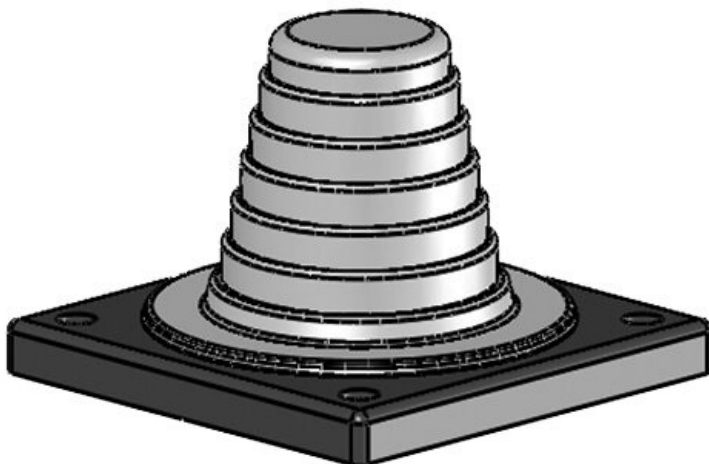

KEL-JUMBO flex pyramid cable entry grommets

for single cables with diameters up to 68 mm / IP54 / UL Type 12

The KEL-JUMBO flex is a flexible cable entry grommet for cables without connectors with a diameter range from 27 - 68 mm. They are ideal for the routing supply cables into the switch cabinets.

Specifications

IP rating (EN 60529)	IP54
UL Type (UL 50E)	UL Type 12
Material	Elastomer Base frame: Polyamide
Flame class	UL94-V0, self-extinguishing
Operating temperature	-40 C° to 100 C°
Properties	halogen free, silicone free
Mounting options	Screw type mounting

Advantages & Benefits

- It is possible to install rigid cables at angles
- Compact installation area (88 × 88 mm)

Product types & Sizes

KEL-JUMBO flex 27-48 gy

Part No.	42614	Width	88 mm
EAN	4251269309	Height	62 mm
	021	Mounting height	62 mm
Package quantity	1	Cut-out size, round	57,6 mm
For max. no. of cables	1	No. of screw holes	4
Max. cable diameter	48 mm	Diam. of screw holes	6,9 mm
Color	gray (similar RAL 7035)	Clamping range	1 x 27 - 48 mm
Length	88 mm		

Part No.	42616	Width	88 mm
EAN	4251269309038	Height	62 mm
Package quantity	1	Mounting height	62 mm
For max. no. of cables	1	Cut-out size, round	75,5 mm
Max. cable diameter	68 mm	No. of screw holes	4
Color	gray (similar RAL 7035)	Diam. of screw holes	6,9 mm
Length	88 mm	Clamping range	1 x 47 - 68 mm