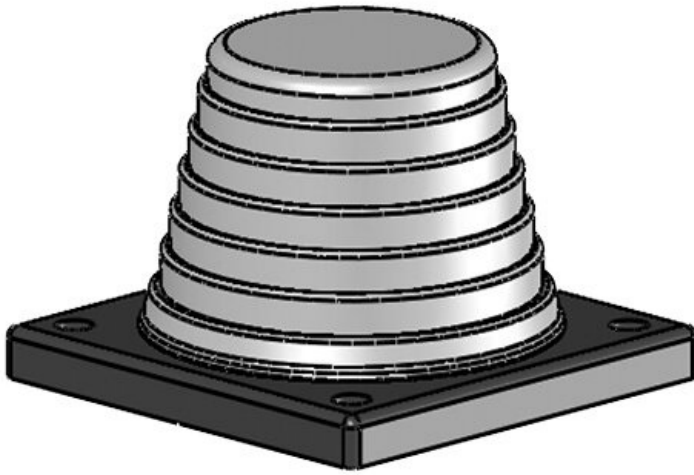

KEL-JUMBO flex pyramid cable entry grommets

for single cables with diameters up to 68 mm / IP54 / UL Type 12

The KEL-JUMBO flex is a flexible cable entry grommet for cables without connectors with a diameter range from 27 - 68 mm. They are ideal for the routing supply cables into the switch cabinets.

Specifications

IP rating (EN 60529)	IP54
UL Type (UL 50E)	UL Type 12
Material	Elastomer Base frame: Polyamide
Flame class	UL94-V0, self-extinguishing
Operating temperature	-40 C° to 100 C°
Properties	halogen free, silicone free
Mounting options	Screw type mounting

Advantages & Benefits

- It is possible to install rigid cables at angles
- Compact installation area (88 × 88 mm)

Product types & Sizes

KEL-JUMBO flex 27-48 gy

Part No.	42614	Width	88 mm
EAN	4251269309	Height	62 mm
	021	Mounting height	62 mm
Package quantity	1	Cut-out size, round	57,6 mm
For max. no. of cables	1	No. of screw holes	4
Max. cable diameter	48 mm	Diam. of screw holes	6,9 mm
Color	gray (similar RAL 7035)	Clamping range	1 x 27 - 48 mm
Length	88 mm		

Part No.	42616	Width	88 mm
EAN	4251269309038	Height	62 mm
Package quantity	1	Mounting height	62 mm
For max. no. of cables	1	Cut-out size, round	75,5 mm
Max. cable diameter	68 mm	No. of screw holes	4
Color	gray (similar RAL 7035)	Diam. of screw holes	6,9 mm
Length	88 mm	Clamping range	1 x 47 - 68 mm